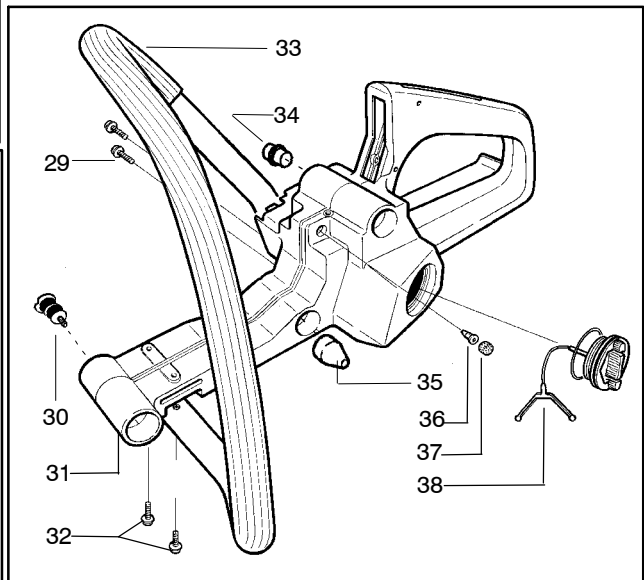

Ref.	Part No.	Description	Ref.	Part No.	Description	Ref.	Part No.	Description
1	530038491	Starter Handle	12	530015896	Screw	25	530014497	Assy. Fuel Pickup
2	530069232	Rope Kit	13	503717901	Ignition Switch	26	530069587	Kit - Throttle Trigger
3	530015920	Screw	14	530039147	Assy. Flywheel (incl.16)	27	530015805	Screw
4	530016080	Screw	15	530015127	Flywheel Washer	28	530014381	Assy. Spike
5	530069313	Starter-Pulley Kit	16	530016071	Nut	29	530015940	Screw
6	530015891	Recoil Spring	17	530023817	Spring -Starter Dog	30	530029870	Isolator
7	530047599	Fan Housing Assembly	18	530015895	Screw	31	530052446	Assy. - Tank/Handle
8	530015892	Screw	19	530039143	Module - Ignition	32	530015843	Screw
9	530015893	Screw	20	530029869	Wire - Throttle	33	530049876	Handle-Front
10	---	Decal -Model	21	530029863	Cap - Wire	34	530052439	Isolator - Limiter
	530053459	136	22	530029860	Pin	35	530029984	Isolator Bumper
	530053460	141	23	530029861	Spring	36	530026119	Valve - Check
11	530403257	Leadwire Harness Ass'y.	24	530069247	Kit - Fuel line	37	530038264	Plug - Vent
						38	530071266	Kit-Fuel Cap-Assy

✓ = NEW PART NUMBER FOR THIS IPL   * = REFER TO THE SERVICE REFERENCE INDICATED FOR MORE INFORMATION. (LOCATED AT END OF IPL)
● = THESE PARTS ARE ILLUSTRATED FOR CLARITY. ORDER COMPLETE ASSEMBLY.