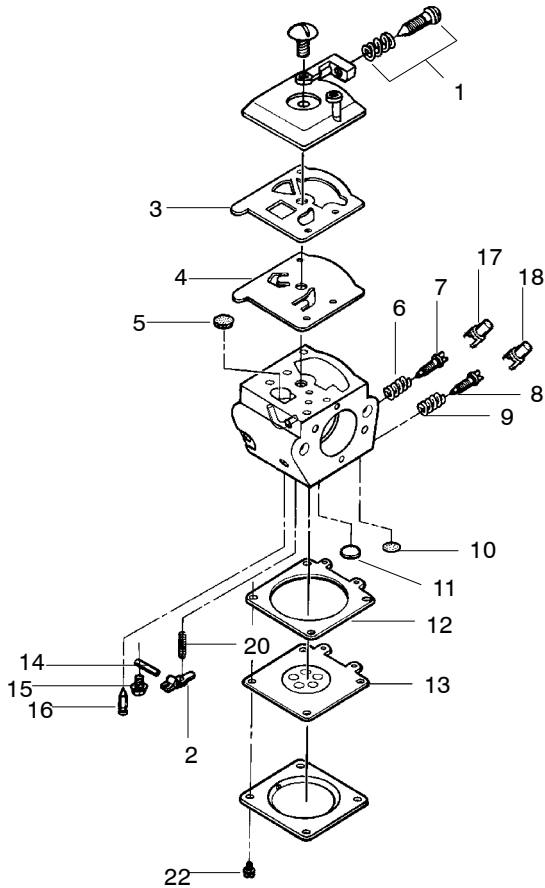

Kit - Carburetor Assembly No. 530071510 (WT-540)
Kit - Carburetor Assembly No. 530069629 (WT-289)
Kit - Carburetor Assembly No. 530035482 (WT-542)

Carburetor CIQ-W6 Zama -
See Service Reference

Ref.	Part No.	Description	Ref.	Part No.	Description
1.	530035296	Idle Adv. Screw Kit	19.	-	Carburetor Repair Kit (Incl. 3-5 & 10-18)
2.	530035031	Metering Lever		530069826	Walbro
3.	530035164	Fuel Pump Gasket		530035269	Zama
4.	530035166	Fuel Pump Diaphragm	20.	530035188	Metering Lever Spring
5.	507432582	Fuel Inlet Screen	21.	-	Gasket/Diaphragm Kit (Incl. 3, 4, 12 & 13)
6.	530035293	Needle Spring (Low Speed)		530069844	Walbro
7.	530035281	Low Speed Needle		530035270	Zama
8.	530037259	High Speed Needle	22.	530035021	Metering Cover Screw Ass'y
9.	530035295	Needle Spring (High Speed)			Not Shown
10.	530035162	Welch Plug (5/16)		530031157	Limiter Cap Removal Tool
11.	530035225	Cup Plug		530031161	Limiter Cap Insertion Tool
12.	530035165	Metering Diaphragm Gasket			
13.	530035014	Metering Diaphragm			
14.	530035028	Metering Lever Pin			
15.	530035016	Metering Lever Pin Screw			
16.	530035106	Inlet Needle Valve			
17.	530038479	Limiter Cap High			
18.	530038478	Limiter Cap Low			
					<u>Zama Carburetor Service Reference</u>
				★★★★★	If replacing the complete Zama Carburetor, it is not serviceable; you will need to order #530069629 Walbro Carburetor Ass'y.

Kit - Carburetor Assembly No. 530071692 - WT-660 (US/Can/Mex.)

Kit - Carburetor Assembly No. 530071704 - WT-660 (Export Only)

Note: No Repair kits are available for these carburetors, please order the complete assembly part number.

✓ = NEW PART NUMBER FOR THIS IPL   ★ = REFER TO THE SERVICE REFERENCE INDICATED FOR MORE INFORMATION. (LOCATED AT END OF IPL)
● = THESE PARTS ARE ILLUSTRATED FOR CLARITY. ORDER COMPLETE ASSEMBLY.