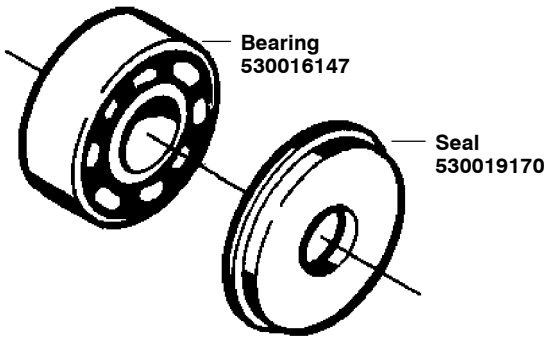

✓ = NEW PART NUMBER FOR THIS IPL * = REFER TO THE SERVICE REFERENCE INDICATED FOR MORE INFORMATION. (LOCATED AT END OF IPL)
 ● = THESE PARTS ARE ILLUSTRATED FOR CLARITY. ORDER COMPLETE ASSEMBLY.

Ref.	Part No.	Description	Ref.	Part No.	Description
1	530014949	Clutch Assembly (incl. 2)	18	530052440	Tube-Oil Vent
2	530094188	Spring - Clutch	19	530015896	Screw (optional)
3	530015611	Clutch Washer	20	530047855	Bar Plate
4	530047061	Clutch Drum w/Bearing Ass'y.	21	530015878	Screw
5	530069316	Drum, Adapt. & Bearing Kit (incl. 6 & 7)	22	530029850	Chain Catcher
6	530032119	Clutch Bearing	23	530015917	Nut
7	530028650	Rim-Floating (.325)	24	530019228	Gasket
8	530015907	Thrust Washer	25	530036043	Bar Stud Plate
9	530015896	Screw	26	530015877	Bar Bolt
10	530029835	Oil Pump Housing	27	530015893	Screw
11	530029838	Plunger & Gear Assembly	28	530052428	Cover
12	530029833	Oil Pump Worm	29	530029831	Choke Lever
13	530019174	Oil Seal	30	530029830	Grommet
14	530029834	Oil Pump Barrel	31	530015922	Type "U" Speed Nut
15	530014776	Oil Pick-Up and Screen Assembly	32	530029800	Baffle Plate
16	530014410	Oil Pump Assembly (Includes 10,11 & 14)	33	530016037	Screw
17	530069942	Kit - Chassis Ass'y.	34	501765602	Assy.- Oil Tank Cap

✓ = NEW PART NUMBER FOR THIS IPL ★ = REFER TO THE SERVICE REFERENCE INDICATED FOR MORE INFORMATION. (LOCATED AT END OF IPL)
 ● = THESE PARTS ARE ILLUSTRATED FOR CLARITY. ORDER COMPLETE ASSEMBLY.

★★★★★ **Service Reference** ★★★★★

Please note if your saw has the separate bearing and seal or the new one piece design, and order parts accordingly.
(Please Note : The different styles will not interchange.)

TWO PIECE STYLE

Part No.	Description
---	Assy - Cylinder (incls. cap)
530069417	136
530069414	141
530019170	Seal
530016147	Bearing