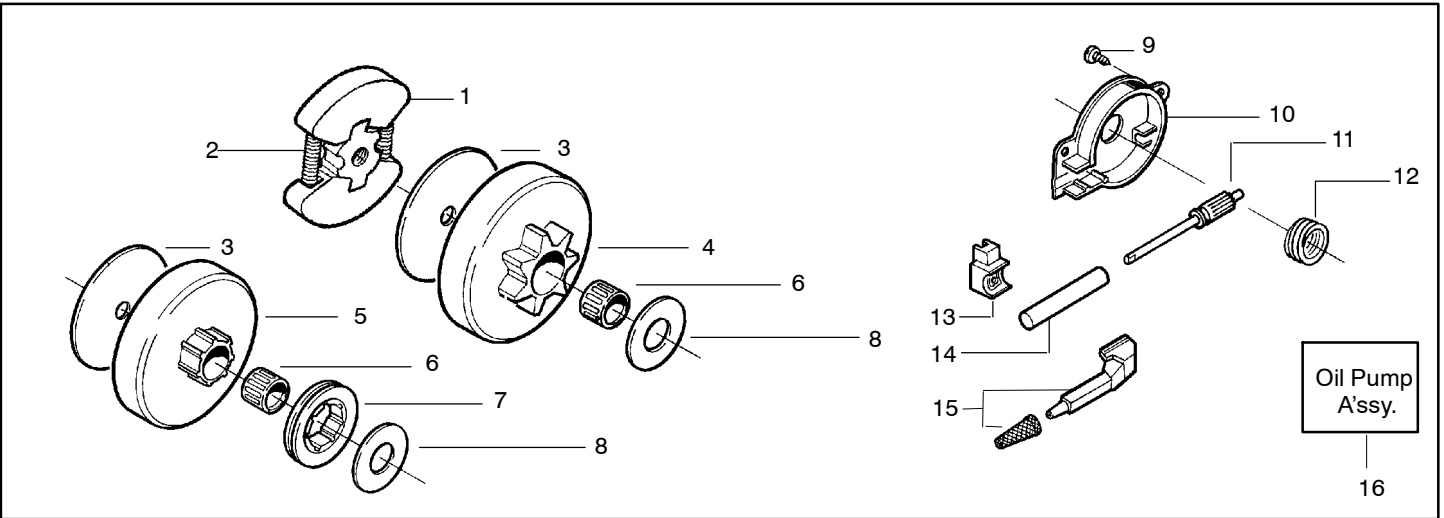

✓ = NEW PART NUMBER FOR THIS IPL * = REFER TO THE SERVICE REFERENCE INDICATED FOR MORE INFORMATION. (LOCATED AT END OF IPL)
 ● = THESE PARTS ARE ILLUSTRATED FOR CLARITY. ORDER COMPLETE ASSEMBLY.

Ref.	Part No.	Description	Ref.	Part No.	Description
1	530014949	Clutch Assembly (incl. 2)	18	530052440	Tube-Oil Vent
2	530094188	Spring - Clutch	19	530015896	Screw (optional)
3	530015611	Clutch Washer	20	530047855	Bar Plate
4	530047061	Clutch Drum w/Bearing Ass'y.	21	530015878	Screw
5	530069316	Drum, Adapt. & Bearing Kit (incl. 6 & 7)	22	530029850	Chain Catcher
6	530032119	Clutch Bearing	23	530015917	Nut
7	530028650	Rim-Floating (.325)	24	530019228	Gasket
8	530015907	Thrust Washer	25	530036043	Bar Stud Plate
9	530015896	Screw	26	530015877	Bar Bolt
10	530029835	Oil Pump Housing	27	530015893	Screw
11	530029838	Plunger & Gear Assembly	28	530052428	Cover
12	530029833	Oil Pump Worm	29	530029831	Choke Lever
13	530019174	Oil Seal	30	530029830	Grommet
14	530029834	Oil Pump Barrel	31	530015922	Type "U" Speed Nut
15	530014776	Oil Pick-Up and Screen Assembly	32	530029800	Baffle Plate
16	530014410	Oil Pump Assembly (Includes 10,11 & 14)	33	530016037	Screw
17	530069942	Kit - Chassis Ass'y.	34	501765602	Assy.- Oil Tank Cap