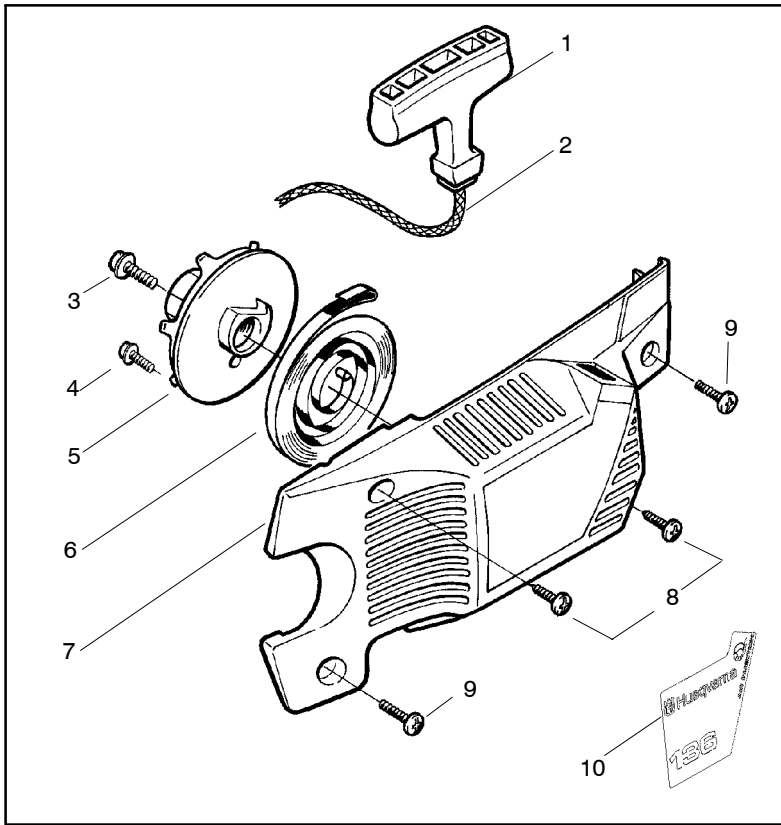

Ref.	Part No.	Description	Ref.	Part No.	Description	Ref.	Part No.	Description
1	530038491	Starter Handle	12	530015896	Screw	25	530014497	Assy. Fuel Pickup
2	530069232	Rope Kit	13	503717901	Ignition Switch	26	530069587	Kit - Throttle Trigger
3	530015920	Screw	14	530039147	Assy. Flywheel (incl.16)	27	530015805	Screw
4	530016080	Screw	15	530015127	Flywheel Washer	28	530014381	Assy. Spike
5	530069313	Starter-Pulley Kit	16	530016071	Nut	29	530015940	Screw
6	530015891	Recoil Spring	17	530023817	Spring -Starter Dog	30	530029870	Isolator
7	530047599	Fan Housing Assembly	18	530015895	Screw	31	530052446	Assy. - Tank/Handle
8	530015892	Screw	19	530039143	Module - Ignition	32	530015843	Screw
9	530015893	Screw	20	530029869	Wire - Throttle	33	530049876	Handle-Front
10	---	Decal -Model	21	530029863	Cap - Wire	34	530052439	Isolator - Limiter
	530053459	136	22	530029860	Pin	35	530029984	Isolator Bumper
	530053460	141	23	530029861	Spring	36	530026119	Valve - Check
11	530403257	Leadwire Harness Ass'y.	24	530069247	Kit - Fuel line	37	530038264	Plug - Vent
						38	530071266	Kit-Fuel Cap-Assy

✓ = NEW PART NUMBER FOR THIS IPL   * = REFER TO THE SERVICE REFERENCE INDICATED FOR MORE INFORMATION. (LOCATED AT END OF IPL)
● = THESE PARTS ARE ILLUSTRATED FOR CLARITY. ORDER COMPLETE ASSEMBLY.