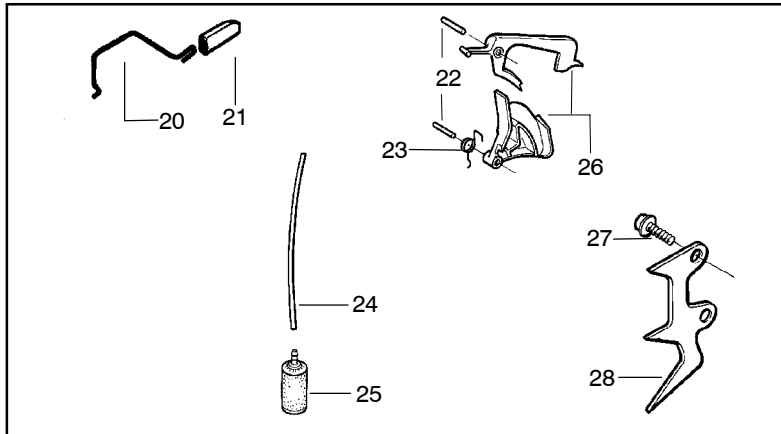

Ref.	Part No.	Description	Ref.	Part No.	Description	Ref.	Part No.	Description
1	530038491	Starter Handle	12	530015896	Screw	25	530014497	Assy. Fuel Pickup
2	530069232	Rope Kit	13	503717901	Ignition Switch	26	530069587	Kit - Throttle Trigger
3	530015920	Screw	14	530039147	Assy. Flywheel (incl.16)	27	530015805	Screw
4	530016080	Screw	15	530015127	Flywheel Washer	28	530014381	Assy. Spike
5	530069313	Starter-Pulley Kit	16	530016071	Nut	29	530015940	Screw
6	530015891	Recoil Spring	17	530023817	Spring -Starter Dog	30	530029870	Isolator
7	530047599	Fan Housing Assembly	18	530015895	Screw	31	530052446	Assy. - Tank/Handle
8	530015892	Screw	19	530039143	Module - Ignition	32	530015843	Screw
9	530015893	Screw	20	530029869	Wire - Throttle	33	530049876	Handle-Front
10	---	Decal -Model	21	530029863	Cap - Wire	34	530052439	Isolator - Limiter
	530053459	136	22	530029860	Pin	35	530029984	Isolator Bumper
	530053460	141	23	530029861	Spring	36	530026119	Valve - Check
11	530403257	Leadwire Harness Ass'y.	24	530069247	Kit - Fuel line	37	530038264	Plug - Vent
						38	530071266	Kit-Fuel Cap-Assy

✓ = NEW PART NUMBER FOR THIS IPL   * = REFER TO THE SERVICE REFERENCE INDICATED FOR MORE INFORMATION. (LOCATED AT END OF IPL)
● = THESE PARTS ARE ILLUSTRATED FOR CLARITY. ORDER COMPLETE ASSEMBLY.