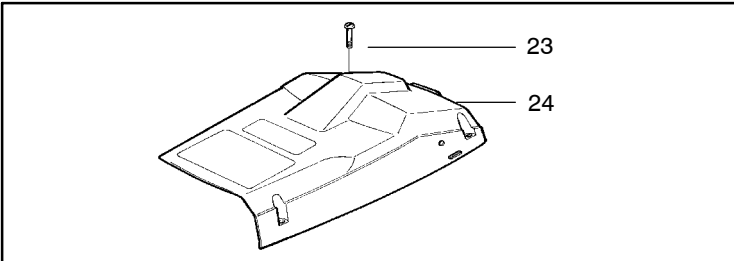

Ref.	Part No.	Description	Ref.	Part No.	Description
1	530071348	Actuating Lever	27	530037652	Heat Insulator
2	530029879	Pivot Pin	28	530037640	Muffler-Plate
3	530015915	Pin-Link	29	530019205	Muffler Gasket
4	530015911	Screw	30	-	Piston Kit (Includes pin and 31,32,33)
5	530054741	Front Link Ass'y.		530069944	(136)
6	530016237	Chain Brake Spring		530069454	(141)
7	530038593	Retainer	31	-	Piston Ring
8	530016384	Screw		530029805	(136)
9	530056531	Journal-Right		530029982	(141)
10	530029881	Journal-Left	32	530032117	Piston Pin Bearing
11	530015910	Handguard Spring	33	530015697	Piston Pin Retainer
12	530015913	Pin-Spring	34	*****	Cap-Crankcase
13	530052232	Brake Band	35	530015897	Screw
14	530054802	Chain Brake Assembly		Not Shown	
15	530029878	Position Spring		-	Operator Manual
16	530049483	Clutch Cover		530163874	U.S./Canada/Mexico
17	530015917	Nut-Bar		530163872	European I
18	530015826	Bar Adjusting Pin		530163873	European II
19	530038593	Retainer		530163871	Scan.
20	530016110	Screw-Bar Adjusting		530164305	Japan
21	530053035	Chain Brake Spring Cover		530031135	Scrench
22	530015911	Screw		530031136	Worm Gear Puller
23	530016154	Screw		530031112	Clutch Ass'y. Tool
24	530047609	Cylinder Shield Ass'y.		530047941	Kickback Decal
25	952030150	Spark Plug (RCJ-7Y)		530037912	Scabbard
26	---	Kit-Cylinder (incl.#34)			
	*****	(136)			
	*****	(141)			

✓ = NEW PART NUMBER FOR THIS IPL   * = REFER TO THE SERVICE REFERENCE INDICATED FOR MORE INFORMATION. (LOCATED AT END OF IPL)
● = THESE PARTS ARE ILLUSTRATED FOR CLARITY. ORDER COMPLETE ASSEMBLY.