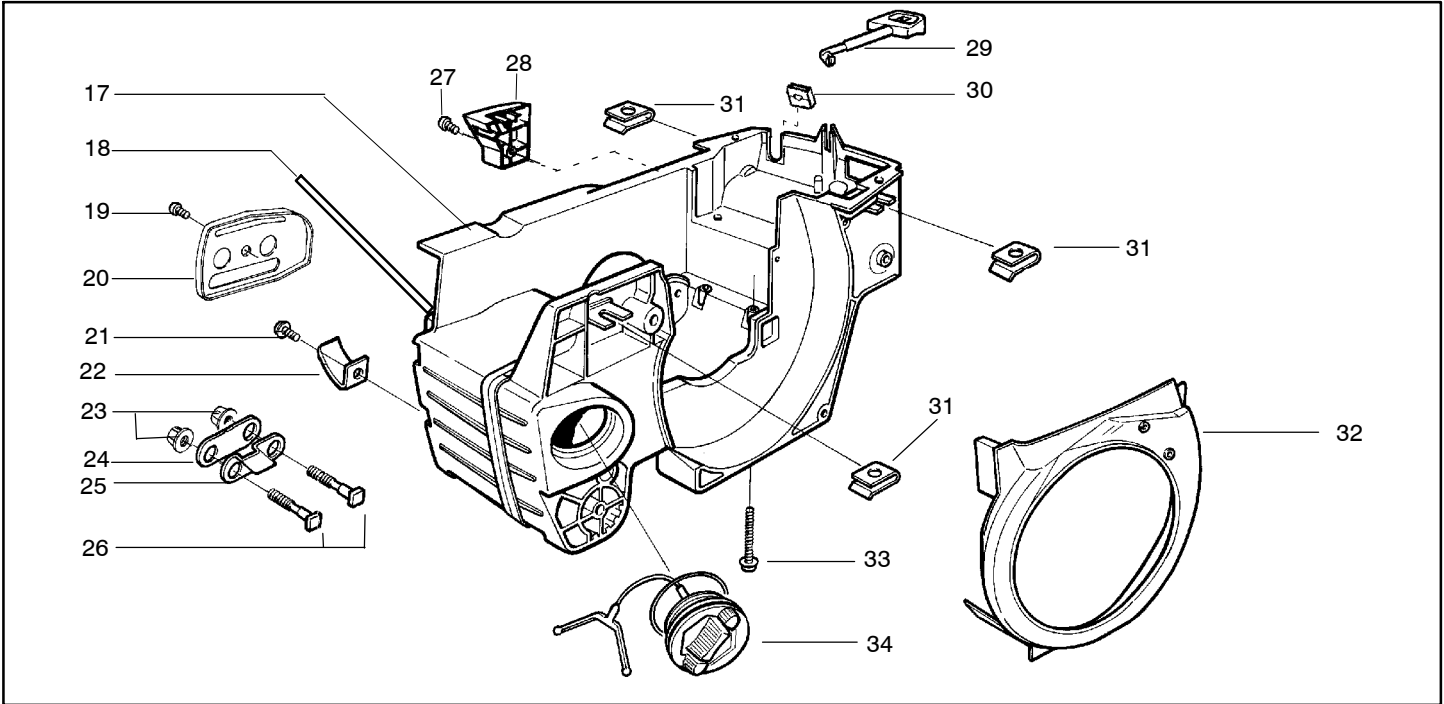

✓ = NEW PART NUMBER FOR THIS IPL * = REFER TO THE SERVICE REFERENCE INDICATED FOR MORE INFORMATION. (LOCATED AT END OF IPL)
 ● = THESE PARTS ARE ILLUSTRATED FOR CLARITY. ORDER COMPLETE ASSEMBLY.

Ref.	Part No.	Description	Ref.	Part No.	Description
1	530014949	Clutch Assembly (incl. 2)	18	530052440	Tube-Oil Vent
2	530094188	Spring - Clutch	19	530015896	Screw (optional)
3	530015611	Clutch Washer	20	530047855	Bar Plate
4	530047061	Clutch Drum w/Bearing Ass'y.	21	530015878	Screw
5	530069316	Drum, Adapt. & Bearing Kit (incl. 6 & 7)	22	530029850	Chain Catcher
6	530032119	Clutch Bearing	23	530015917	Nut
7	530028650	Rim-Floating (.325)	24	530019228	Gasket
8	530015907	Thrust Washer	25	530036043	Bar Stud Plate
9	530015896	Screw	26	530015877	Bar Bolt
10	530029835	Oil Pump Housing	27	530015893	Screw
11	530029838	Plunger & Gear Assembly	28	530052428	Cover
12	530029833	Oil Pump Worm	29	530029831	Choke Lever
13	530019174	Oil Seal	30	530029830	Grommet
14	530029834	Oil Pump Barrel	31	530015922	Type "U" Speed Nut
15	530014776	Oil Pick-Up and Screen Assembly	32	530029800	Baffle Plate
16	530014410	Oil Pump Assembly (Includes 10,11 & 14)	33	530016037	Screw
17	530069942	Kit - Chassis Ass'y.	34	501765602	Assy.- Oil Tank Cap