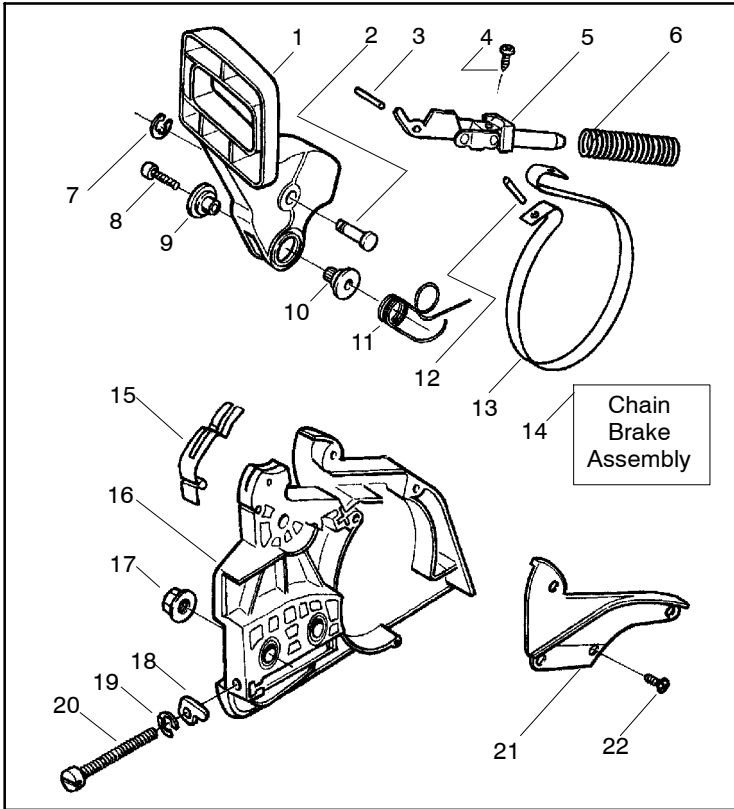

Ref.	Part No.	Description	Ref.	Part No.	Description
1	530071348	Actuating Lever	27	530037652	Heat Insulator
2	530029879	Pivot Pin	28	530037640	Muffler-Plate
3	530015915	Pin-Link	29	530019205	Muffler Gasket
4	530015911	Screw	30	-	Piston Kit (Includes pin and 31,32,33)
5	530054741	Front Link Ass'y.		530069944	(136)
6	530016237	Chain Brake Spring		530069454	(141)
7	530038593	Retainer	31	-	Piston Ring
8	530016384	Screw		530029805	(136)
9	530056531	Journal-Right		530029982	(141)
10	530029881	Journal-Left	32	530032117	Piston Pin Bearing
11	530015910	Handguard Spring	33	530015697	Piston Pin Retainer
12	530015913	Pin-Spring	34	*****	Cap-Crankcase
13	530052232	Brake Band	35	530015897	Screw
14	530054802	Chain Brake Assembly		Not Shown	
15	530029878	Position Spring		-	Operator Manual
16	530049483	Clutch Cover		530163874	U.S./Canada/Mexico
17	530015917	Nut-Bar		530163872	European I
18	530015826	Bar Adjusting Pin		530163873	European II
19	530038593	Retainer		530163871	Scan.
20	530016110	Screw-Bar Adjusting		530164305	Japan
21	530053035	Chain Brake Spring Cover		530031135	Scrench
22	530015911	Screw		530031136	Worm Gear Puller
23	530016154	Screw		530031112	Clutch Ass'y. Tool
24	530047609	Cylinder Shield Ass'y.		530047941	Kickback Decal
25	952030150	Spark Plug (RCJ-7Y)		530037912	Scabbard
26	---	Kit-Cylinder (incl.#34)			
	*****	(136)			
	*****	(141)			

✓ = NEW PART NUMBER FOR THIS IPL   * = REFER TO THE SERVICE REFERENCE INDICATED FOR MORE INFORMATION. (LOCATED AT END OF IPL)
● = THESE PARTS ARE ILLUSTRATED FOR CLARITY. ORDER COMPLETE ASSEMBLY.