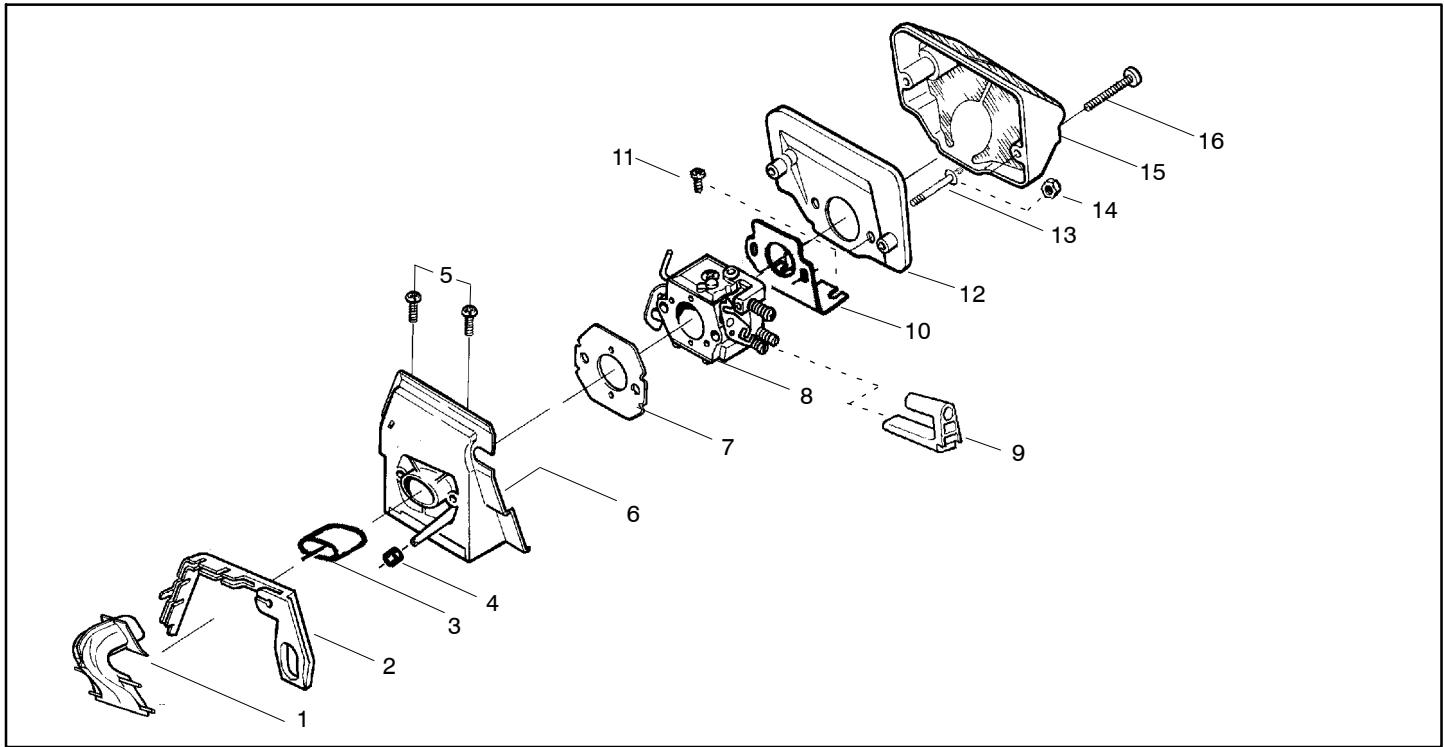

Ref.	Part No.	Description	Ref.	Part No.	Description
1	530029813	Turbo Air Cleaner Assembly	10	530047767	Plate - Support
2	530019203	Seal - Turbo Clean	11	530015896	Screw
3	530029814	Intake Sleeve	12	530036582	Air Filter - Bottom
4	530053435	Impulse Seal	13	530015968	Stud - Carb.
5	530015814	Screw	14	530016008	Nut
6	530037465	Adapter - Carb.	15	530029811	Air-Filter - Top
7	530019172	Carburetor Gasket	16	530015899	Screw
8	----	Carburetor	17	530016044	Screw
	*****	Zama - C1Q-w6	18	530069415	Muffler Kit (Includes 17,19,20,21 & 22)
	530035482	WT-542 (Walbro)	19	530037254	Muffler Cover
	530069629	WT-289 (Walbro)	20	530029810	Spark Arrestor Screen
	530071510	WT-540 (Walbro)	21	530037246	Muffler Diffuser
	530071692	WT-660 US/Can/Mex	22	530037251	Muffler Body
	530071704	WT-660 Export Only	23	530015902	Muffler Bolt
9	*****	Grommet-Final	24	*****	Assy. -Bearing and Seal
			25	530029794	Crankshaft & Rod Assembly

✓ = NEW PART NUMBER FOR THIS IPL   * = REFER TO THE SERVICE REFERENCE INDICATED FOR MORE INFORMATION. (LOCATED AT END OF IPL)
● = THESE PARTS ARE ILLUSTRATED FOR CLARITY. ORDER COMPLETE ASSEMBLY.