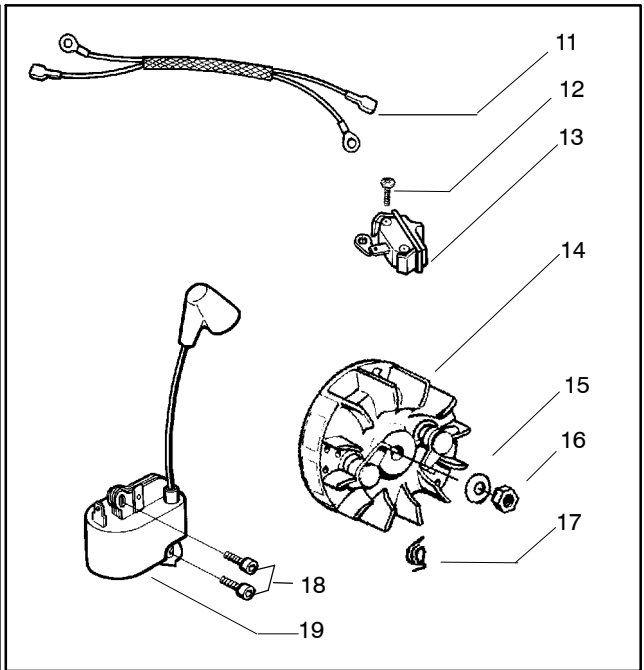

Ref.	Part No.	Description	Ref.	Part No.	Description	Ref.	Part No.	Description
1	530038491	Starter Handle	12	530015896	Screw	25	530014497	Assy. Fuel Pickup
2	530069232	Rope Kit	13	503717901	Ignition Switch	26	530069587	Kit - Throttle Trigger
3	530015920	Screw	14	530039147	Assy. Flywheel (incl.16)	27	530015805	Screw
4	530016080	Screw	15	530015127	Flywheel Washer	28	530014381	Assy. Spike
5	530069313	Starter-Pulley Kit	16	530016071	Nut	29	530015940	Screw
6	530015891	Recoil Spring	17	530023817	Spring -Starter Dog	30	530029870	Isolator
7	530047599	Fan Housing Assembly	18	530015895	Screw	31	530052446	Assy. - Tank/Handle
8	530015892	Screw	19	530039143	Module - Ignition	32	530015843	Screw
9	530015893	Screw	20	530029869	Wire - Throttle	33	530049876	Handle-Front
10	---	Decal -Model	21	530029863	Cap - Wire	34	530052439	Isolator - Limiter
	530053459	136	22	530029860	Pin	35	530029984	Isolator Bumper
	530053460	141	23	530029861	Spring	36	530026119	Valve - Check
11	530403257	Leadwire Harness Ass'y.	24	530069247	Kit - Fuel line	37	530038264	Plug - Vent
						38	530071266	Kit-Fuel Cap-Assy

✓ = NEW PART NUMBER FOR THIS IPL   * = REFER TO THE SERVICE REFERENCE INDICATED FOR MORE INFORMATION. (LOCATED AT END OF IPL)
● = THESE PARTS ARE ILLUSTRATED FOR CLARITY. ORDER COMPLETE ASSEMBLY.